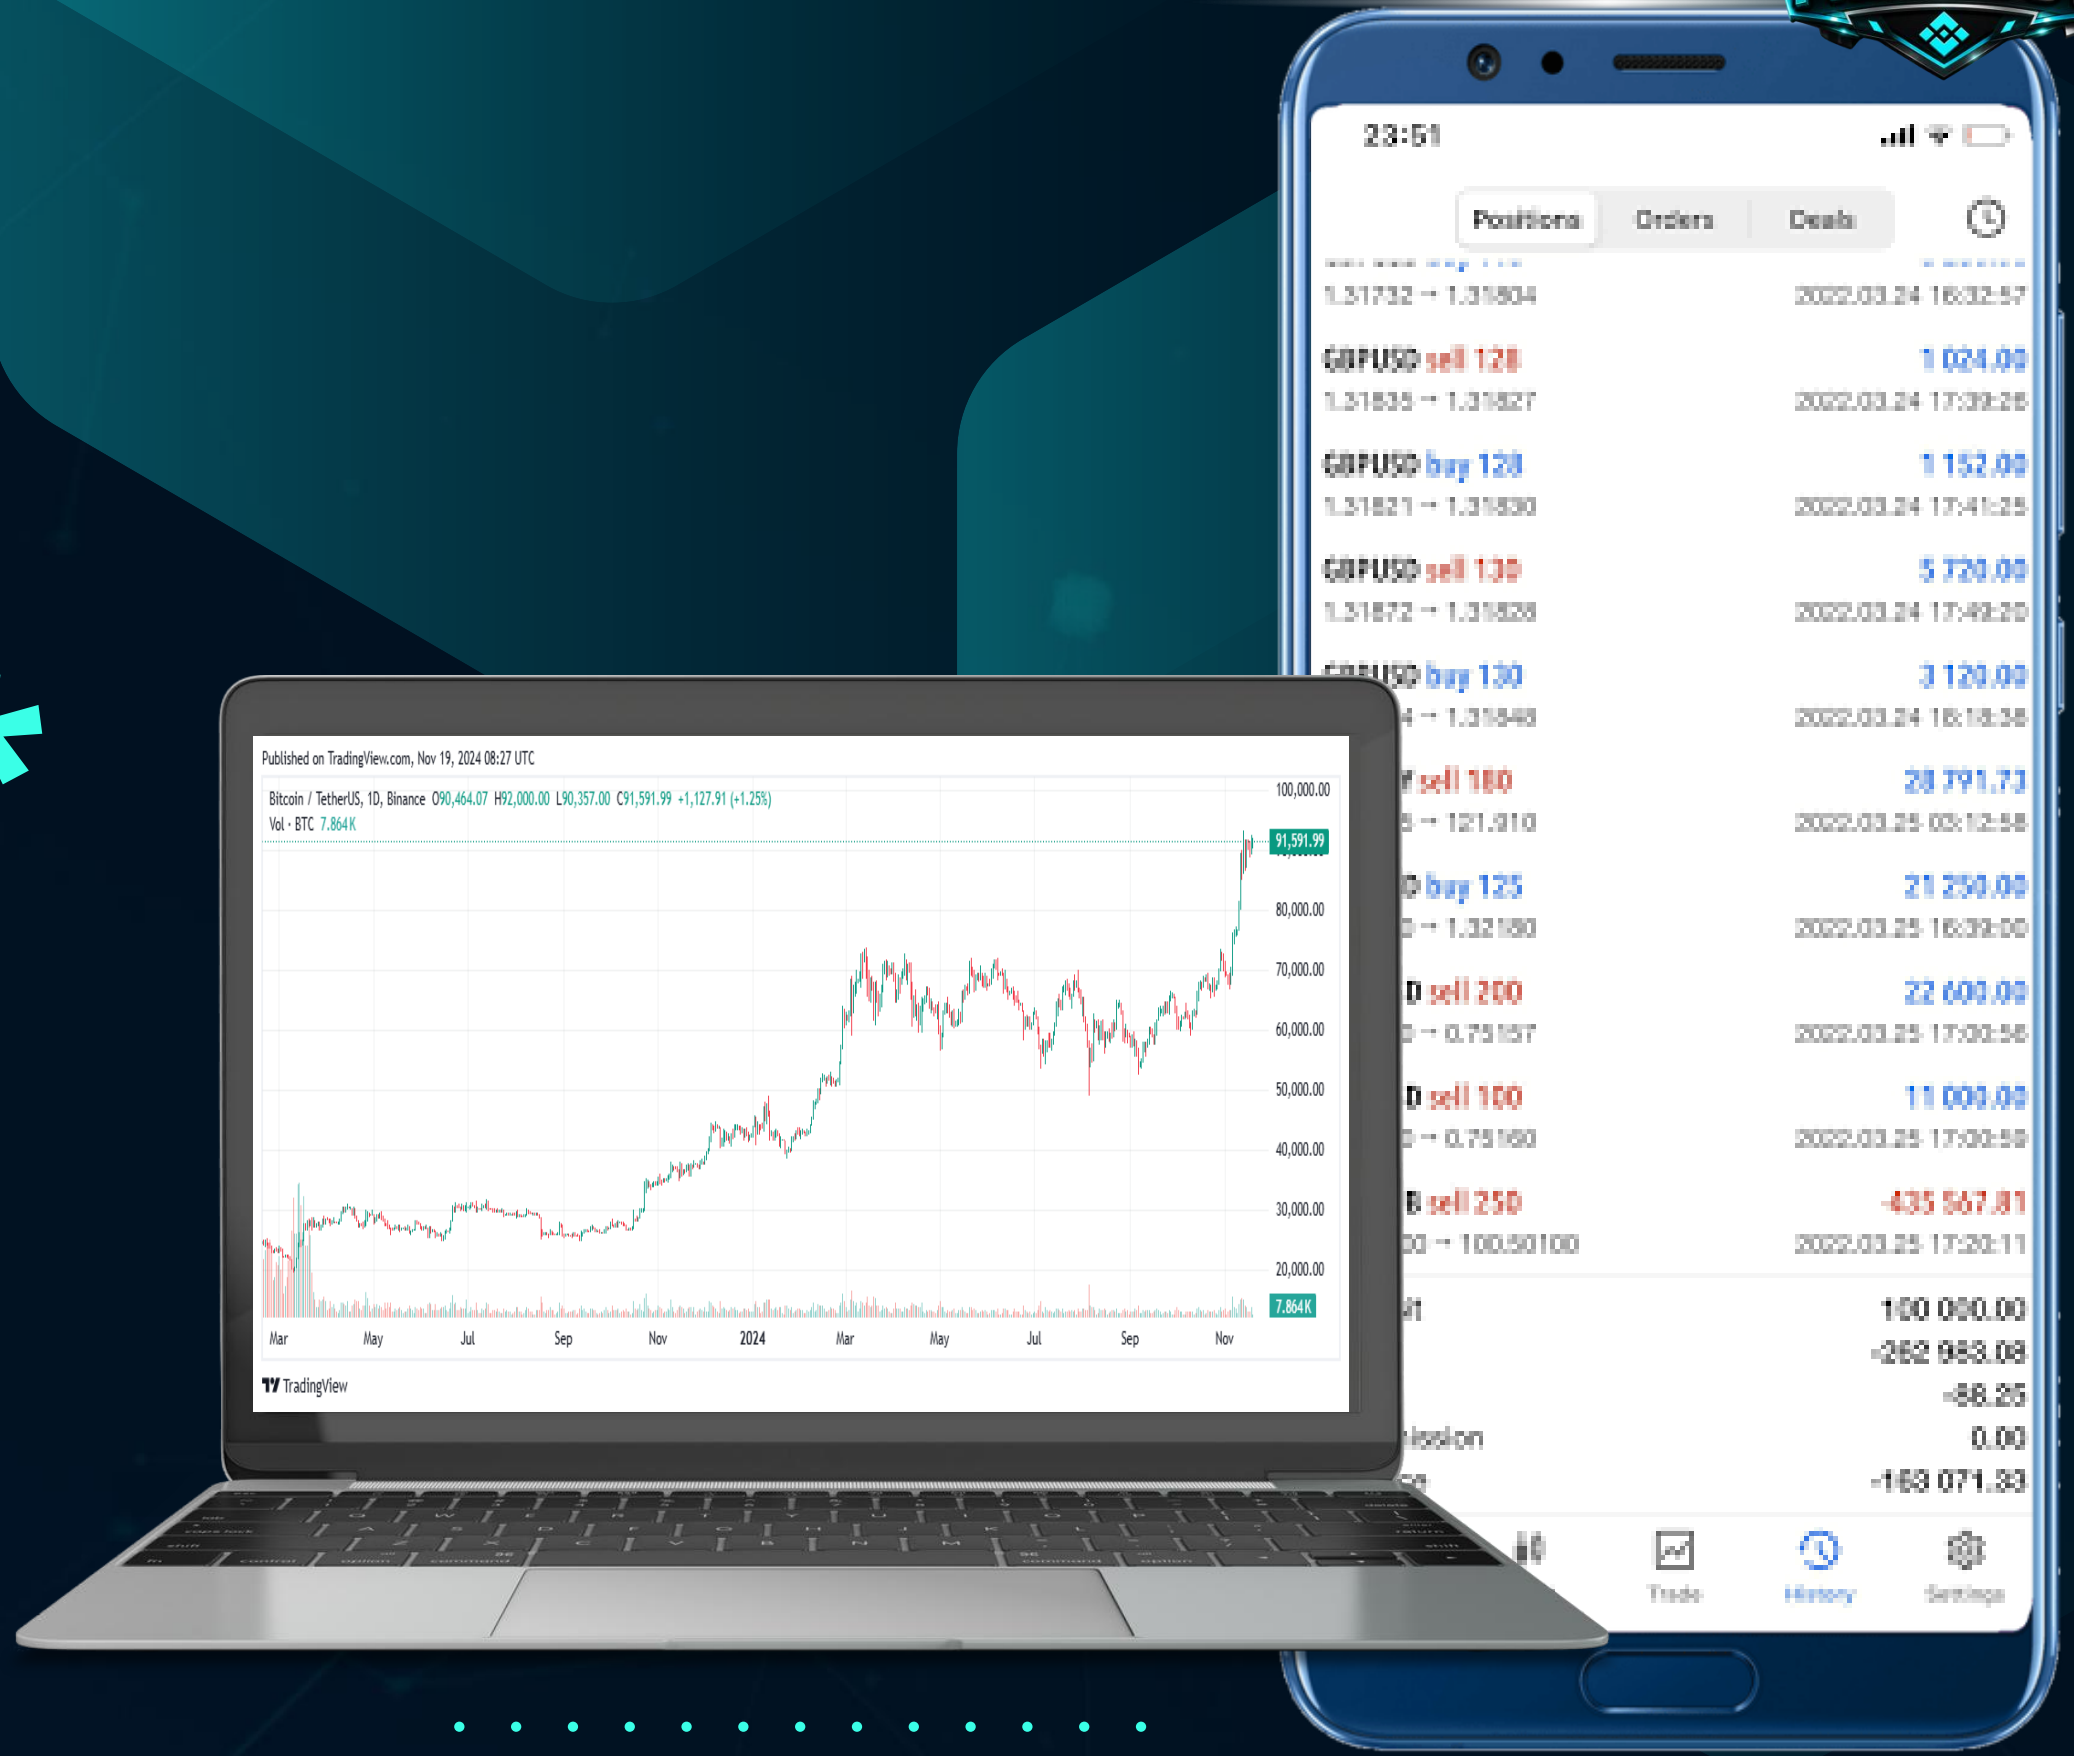

**SMART AUTOMATION & DIGITAL BOT SYSTEM A
SMART DIGITAL AUTOMATION PLATFORM
TECHNOLOGY DRIVEN OPPORTUNITY
GLOBAL ONLINE SYSTEM ..**

Our Web
www.primebot.live

WHAT IS PRIME BOT?

Prime Bot is a digital automation platform designed to provide users with smart online system using automated bots. The platform aims to simplify digital work through technology and automation.

Our Web
www.primebot.live

START INVEST

\$10

To \$20000

- ✔ Your investment (capital) will not be locked. Whenever you withdraw capital, the amount earned will be reduced and you will also have to pay a 10% swipe charge on capital withdrawal.

Our Web
www.primebot.live

INTRODUCTION PROFITS

1%*

Every direct
Investment ..

- ✔ If you directly involve someone, you will get 1% of whatever he invests.

MINING PROFITS

Daily 1.17%*

Profit on your Portfolio .